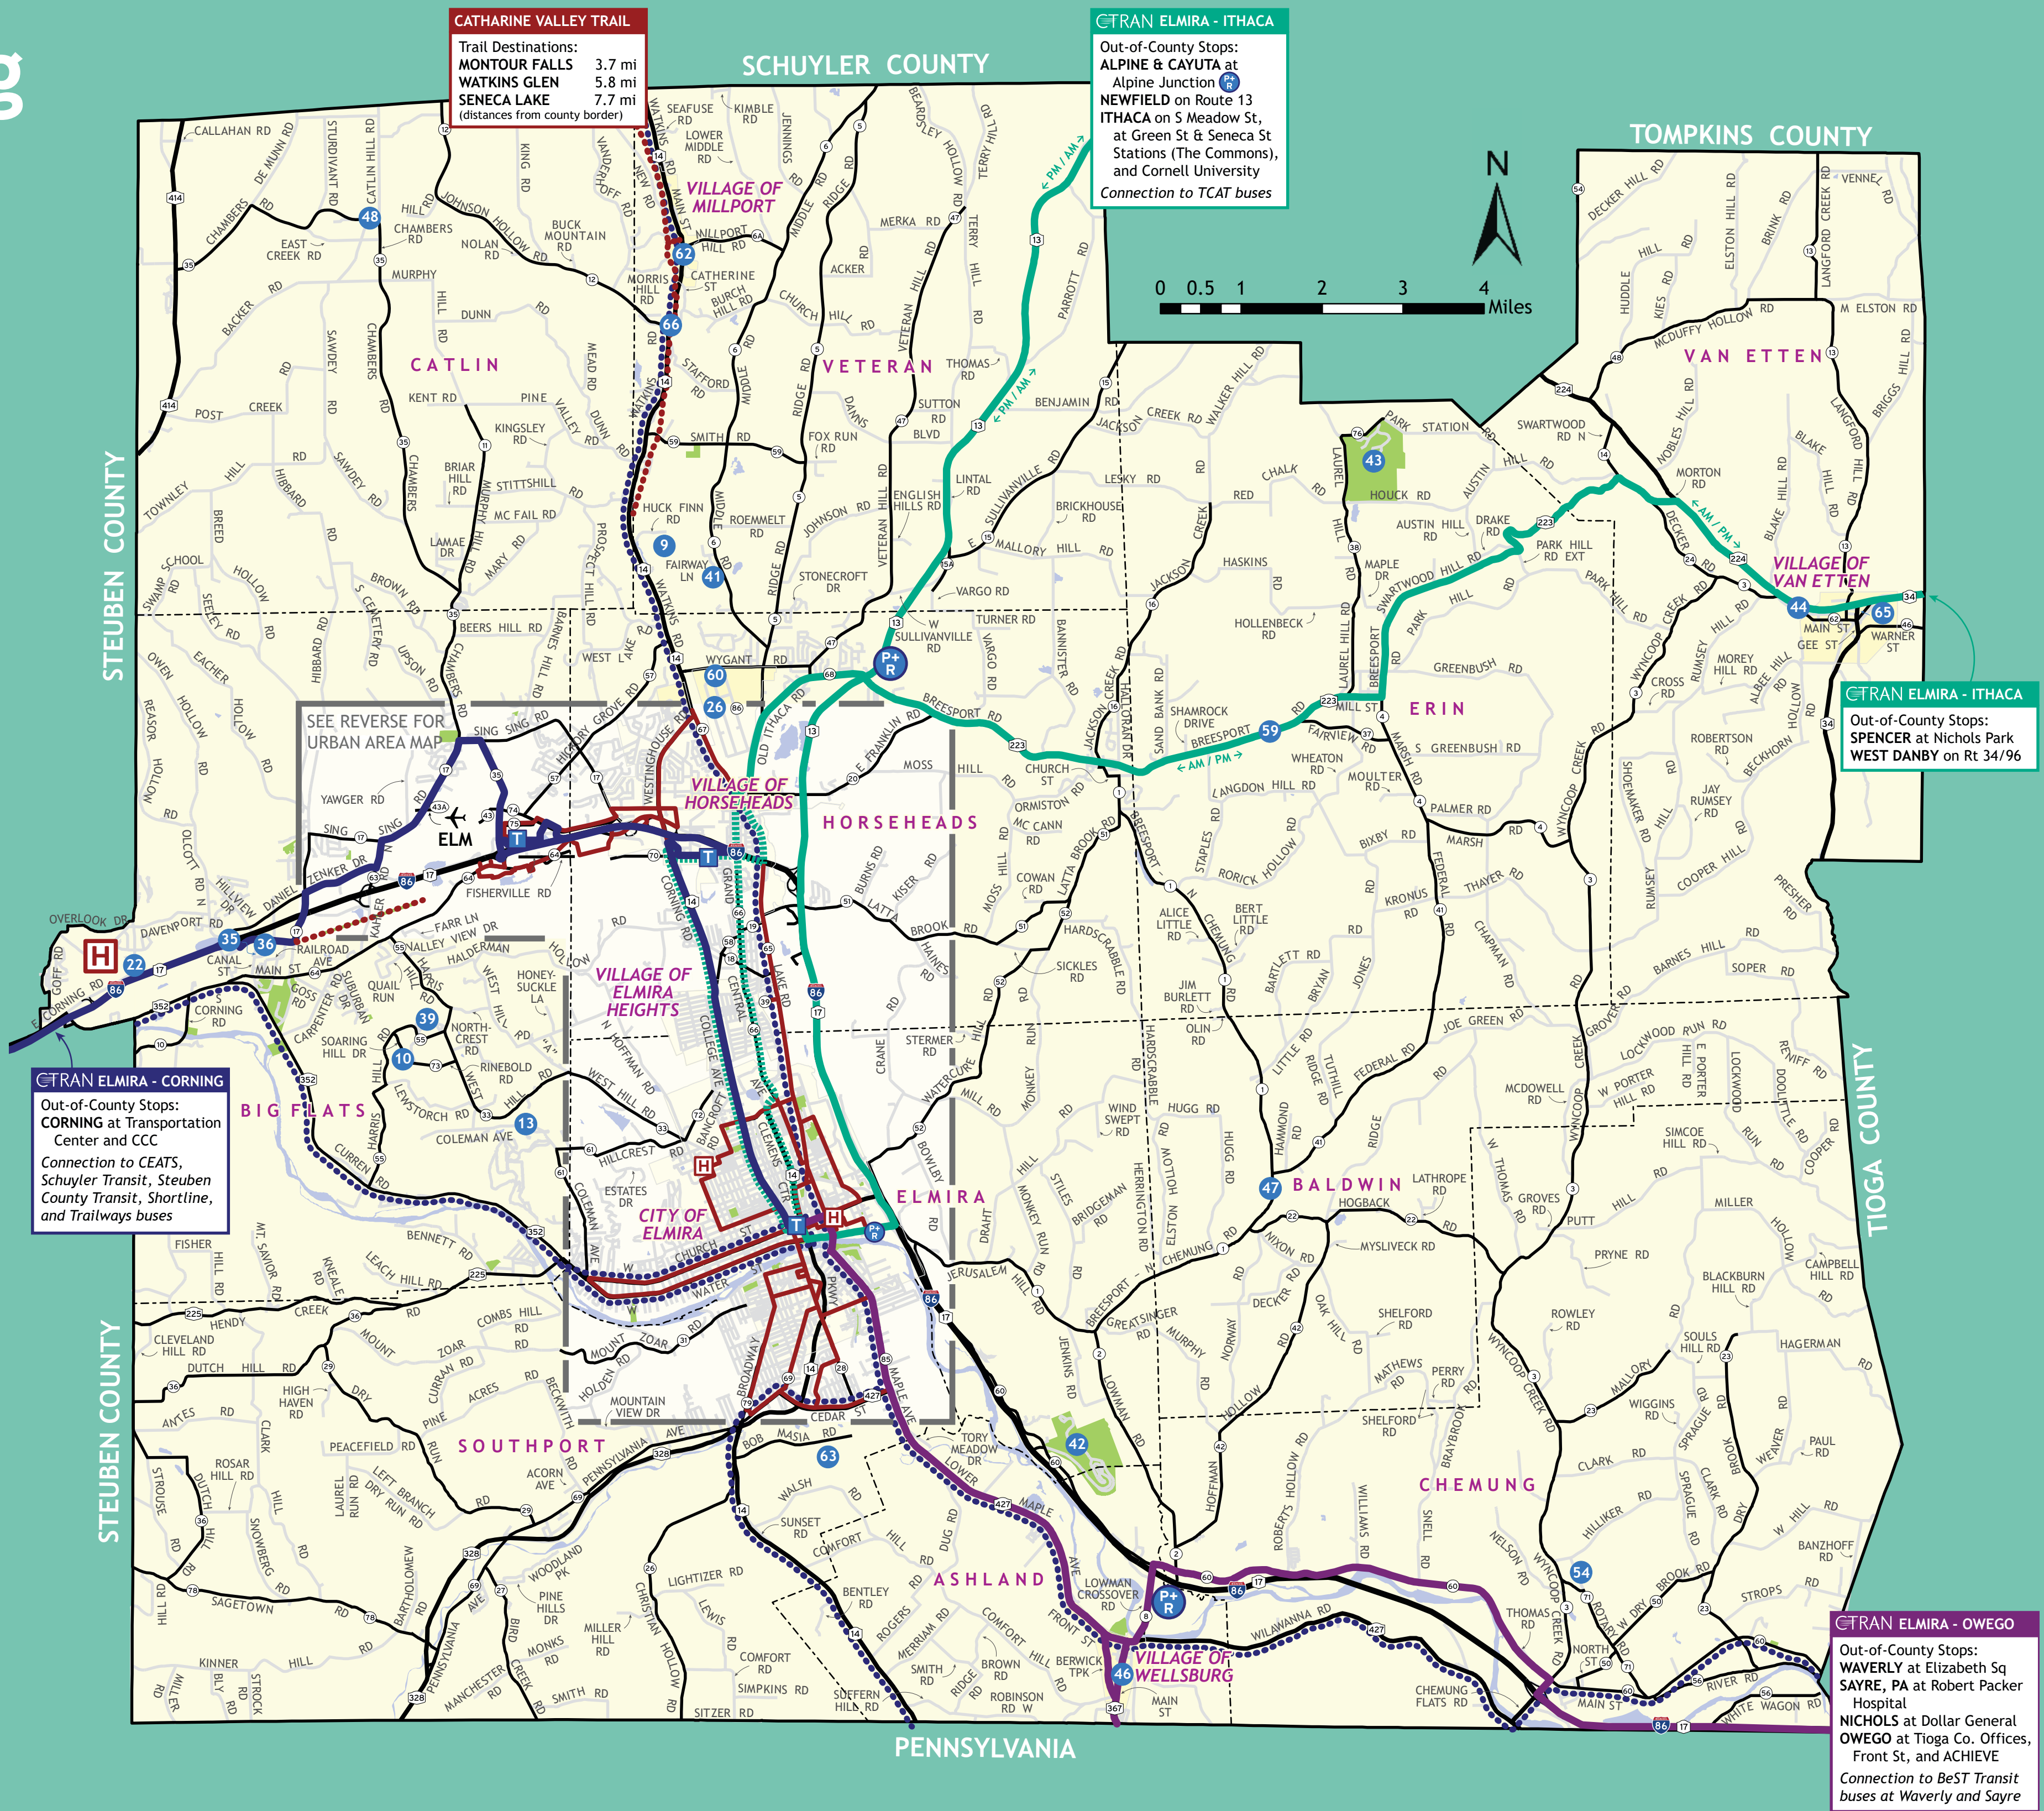

C TRAN is Chemung County's public transit system, with 12 accessible bus routes that can take you to popular destinations throughout the county. See the reverse for tips on how to ride C TRAN.

Southern Tier Rideshare is a convenient way to find a carpool partner for your ride to work. Sign up today at southern-tierideshare.com.

Taxicabs may be an ideal way to get around. Toton Taxi has served the county for almost fifty years and may be reached at (607) 734-6161.

GOING SOMEWHERE FAR?

C TRAN has daily commuter routes that can take you to Corning, Ithaca, Owego, Sayre, and Waverly, where you can connect to other transit systems.

Intercity buses stop at the Chemung County Transportation Center in downtown Elmira on their way to Binghamton, Rochester, Buffalo, Albany, NYC, Harrisburg, Scranton, Philadelphia, and more.

ELM - Elmira Corning Regional Airport has several daily flights to various airport hubs. C TRAN's Elmira - Corning bus route stops right outside ELM.

CATHARINE VALLEY TRAIL

Trail Destinations:
 MONTOUR FALLS 3.7 mi
 WATKINS GLEN 5.8 mi
 SENECA LAKE 7.7 mi
 (distances from county border)

CTRAN ELMIRA - ITHACA

Out-of-County Stops:
 ALPINE & CAYUTA at Alpine Junction
 NEWFIELD on Route 13
 ITHACA on S Meadow St, at Green St & Seneca St Stations (The Commons), and Cornell University
 Connection to TCAT buses