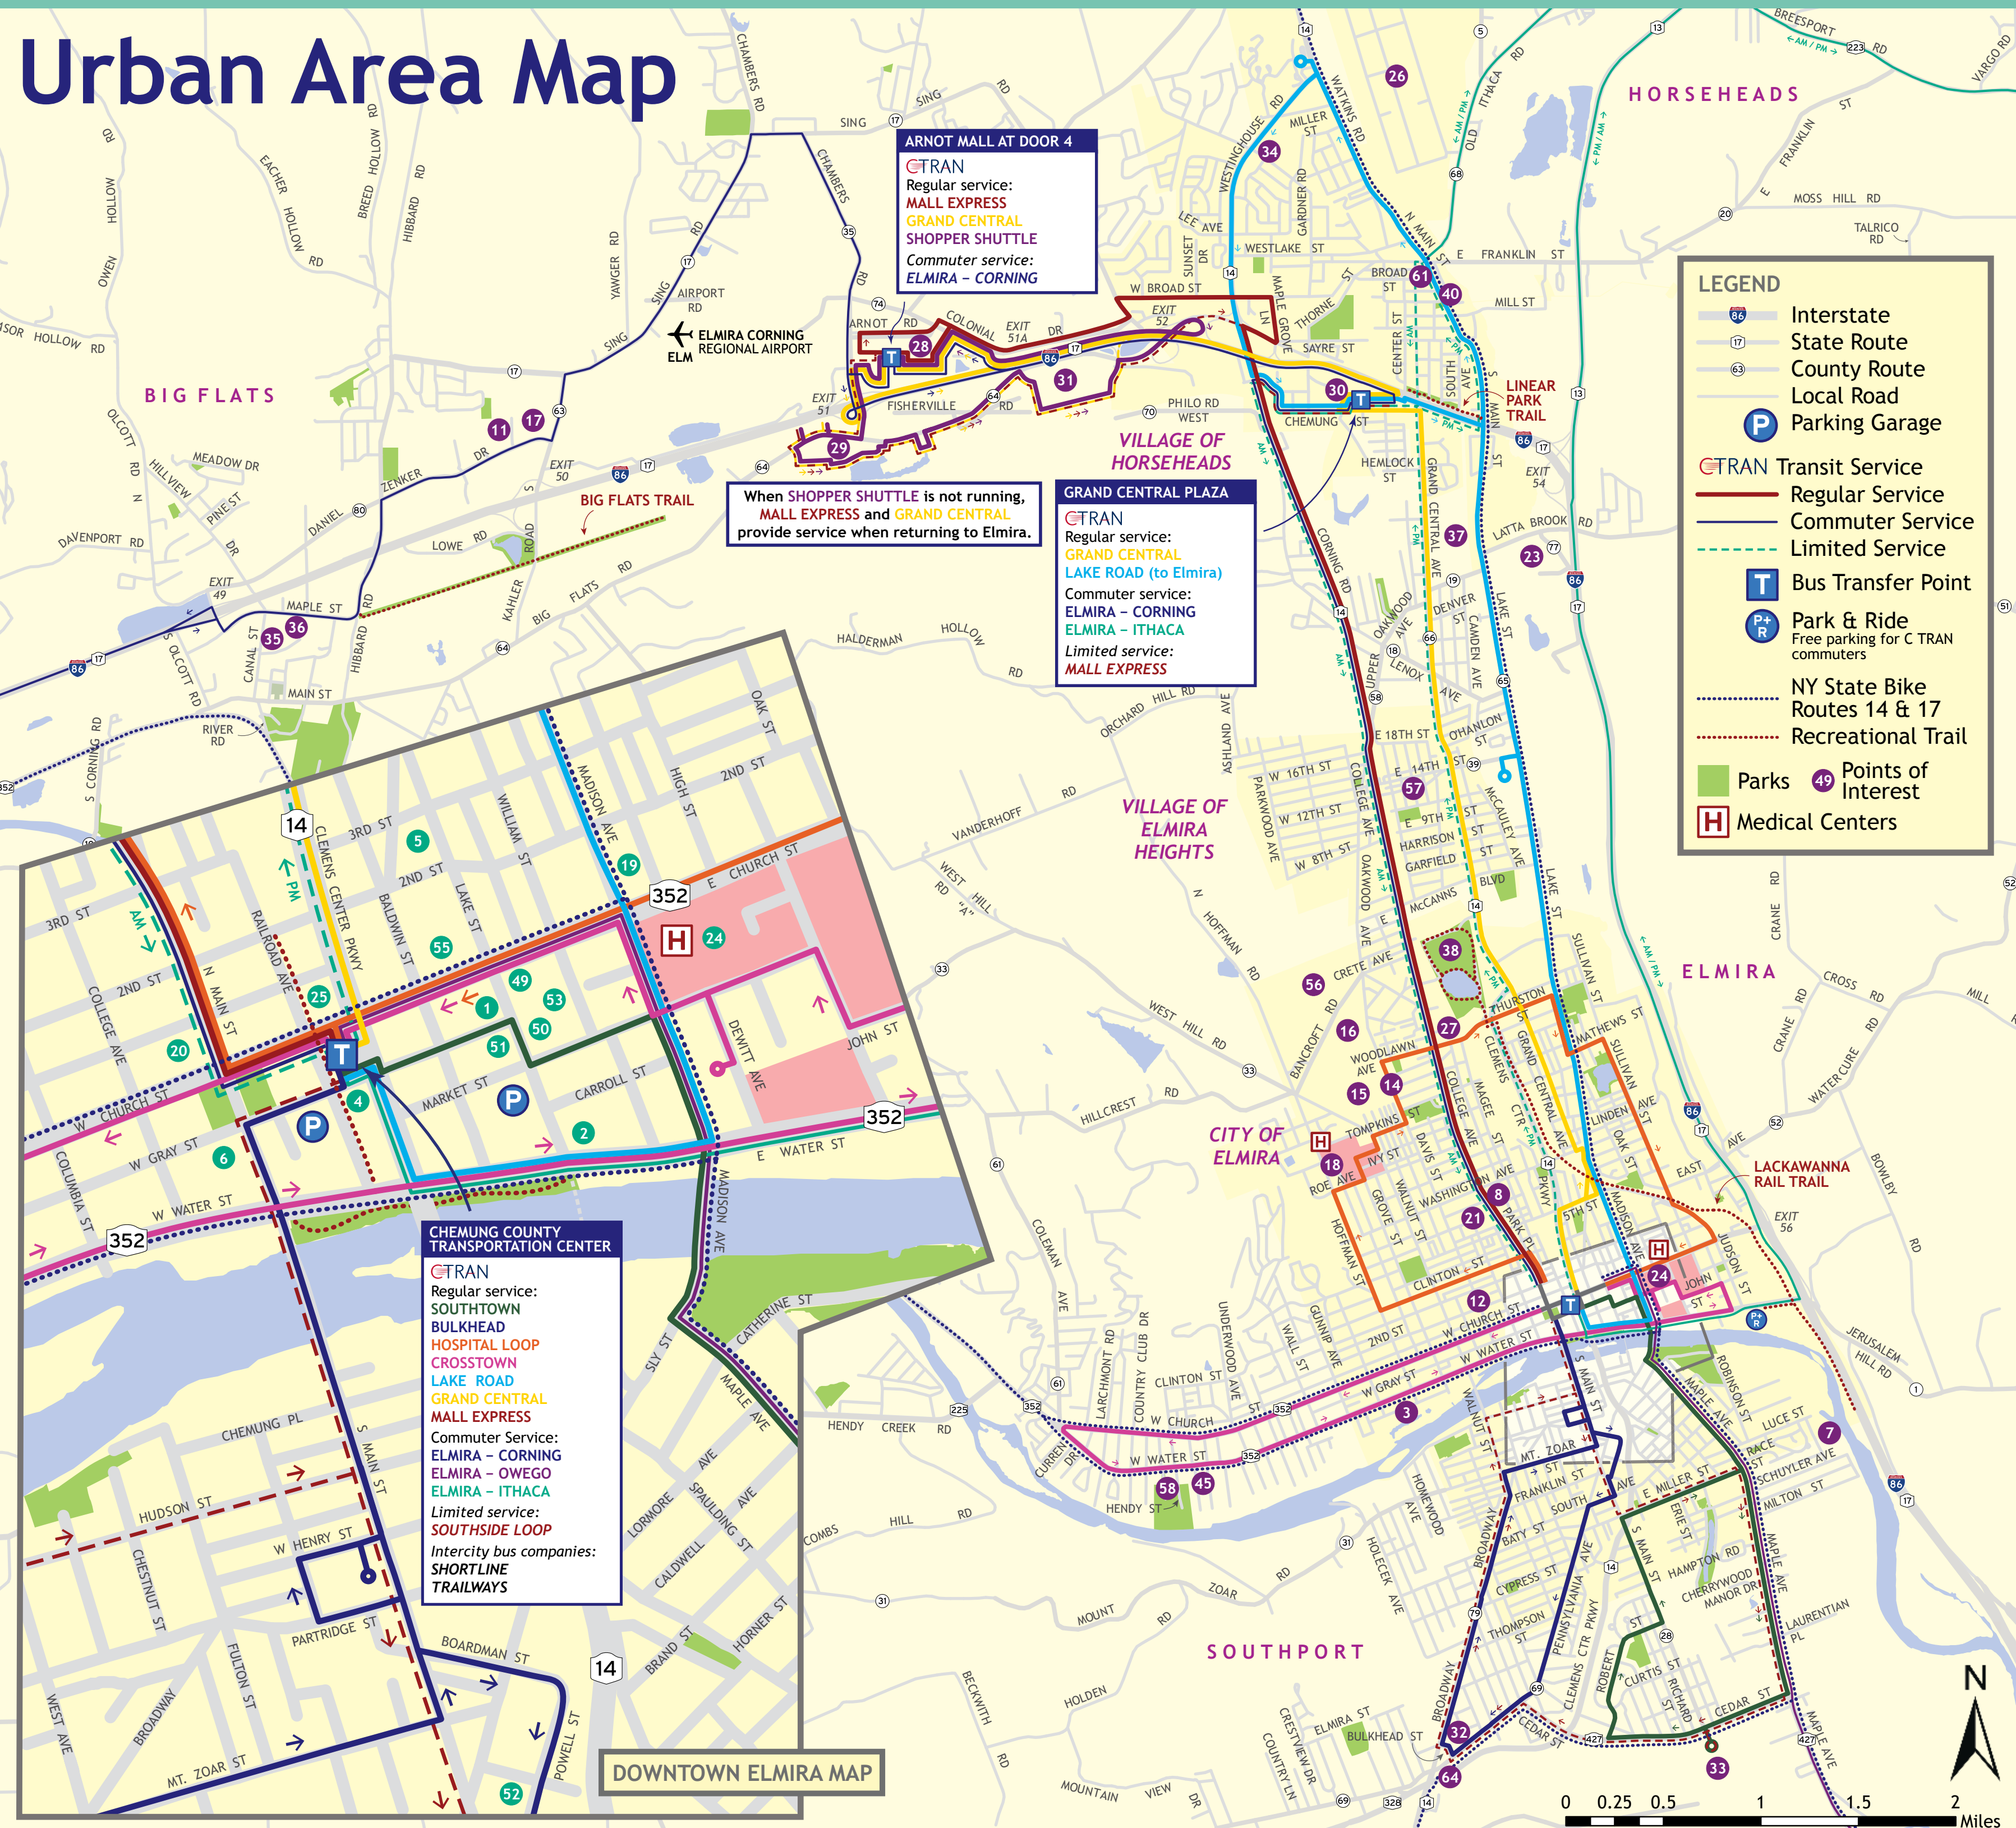

Out-of-County Stops:
 SPENCER at Nichols Park
 WEST DANBY on Rt 34/96

CTRAN ELMIRA - OWEGO

Out-of-County Stops:
 WAVERLY at Elizabeth Sq
 SAYRE, PA at Robert Packer Hospital
 NICHOLS at Dollar General
 OWEGO at Tioga Co. Offices, Front St, and ACHIEVE
 Connection to BeST Transit buses at Waverly and Sayre

Urban Area Map

POINTS OF INTEREST

ATTRACTIONS

- Arnot Art Museum 1
- Chemung Valley History Museum 2
- Civil War Memorial 3
- Clemens Center for the Performing Arts 4
- Community Arts of Elmira 5
- First Arena 6
- Dunn Field 7
- Mark Twain Study 8
- Murray Athletic Center (The Domes) 9
- National Soaring Museum 10
- Wings of Eagles Discovery Center 11
- Near Westside Historic District 12
- Tanglewood Nature Center & Museum 13
- Vietnam Veterans of America Museum/ John Jones Museum 14
- Woodlawn Cemetery 15 (resting place of Mark Twain & Ernie Davis)
- Woodlawn National Cemetery 16

SHOPPING

- Arnot Mall 28
- Consumer Square 29
- Grand Central Plaza 30
- Langdon Plaza 20
- Southern Tier Crossing (Walmart) 31
- Southport Shopping Center 32
- Southtown Plaza 33
- Village Plaza 34

HOW TO RIDE ON C TRAN